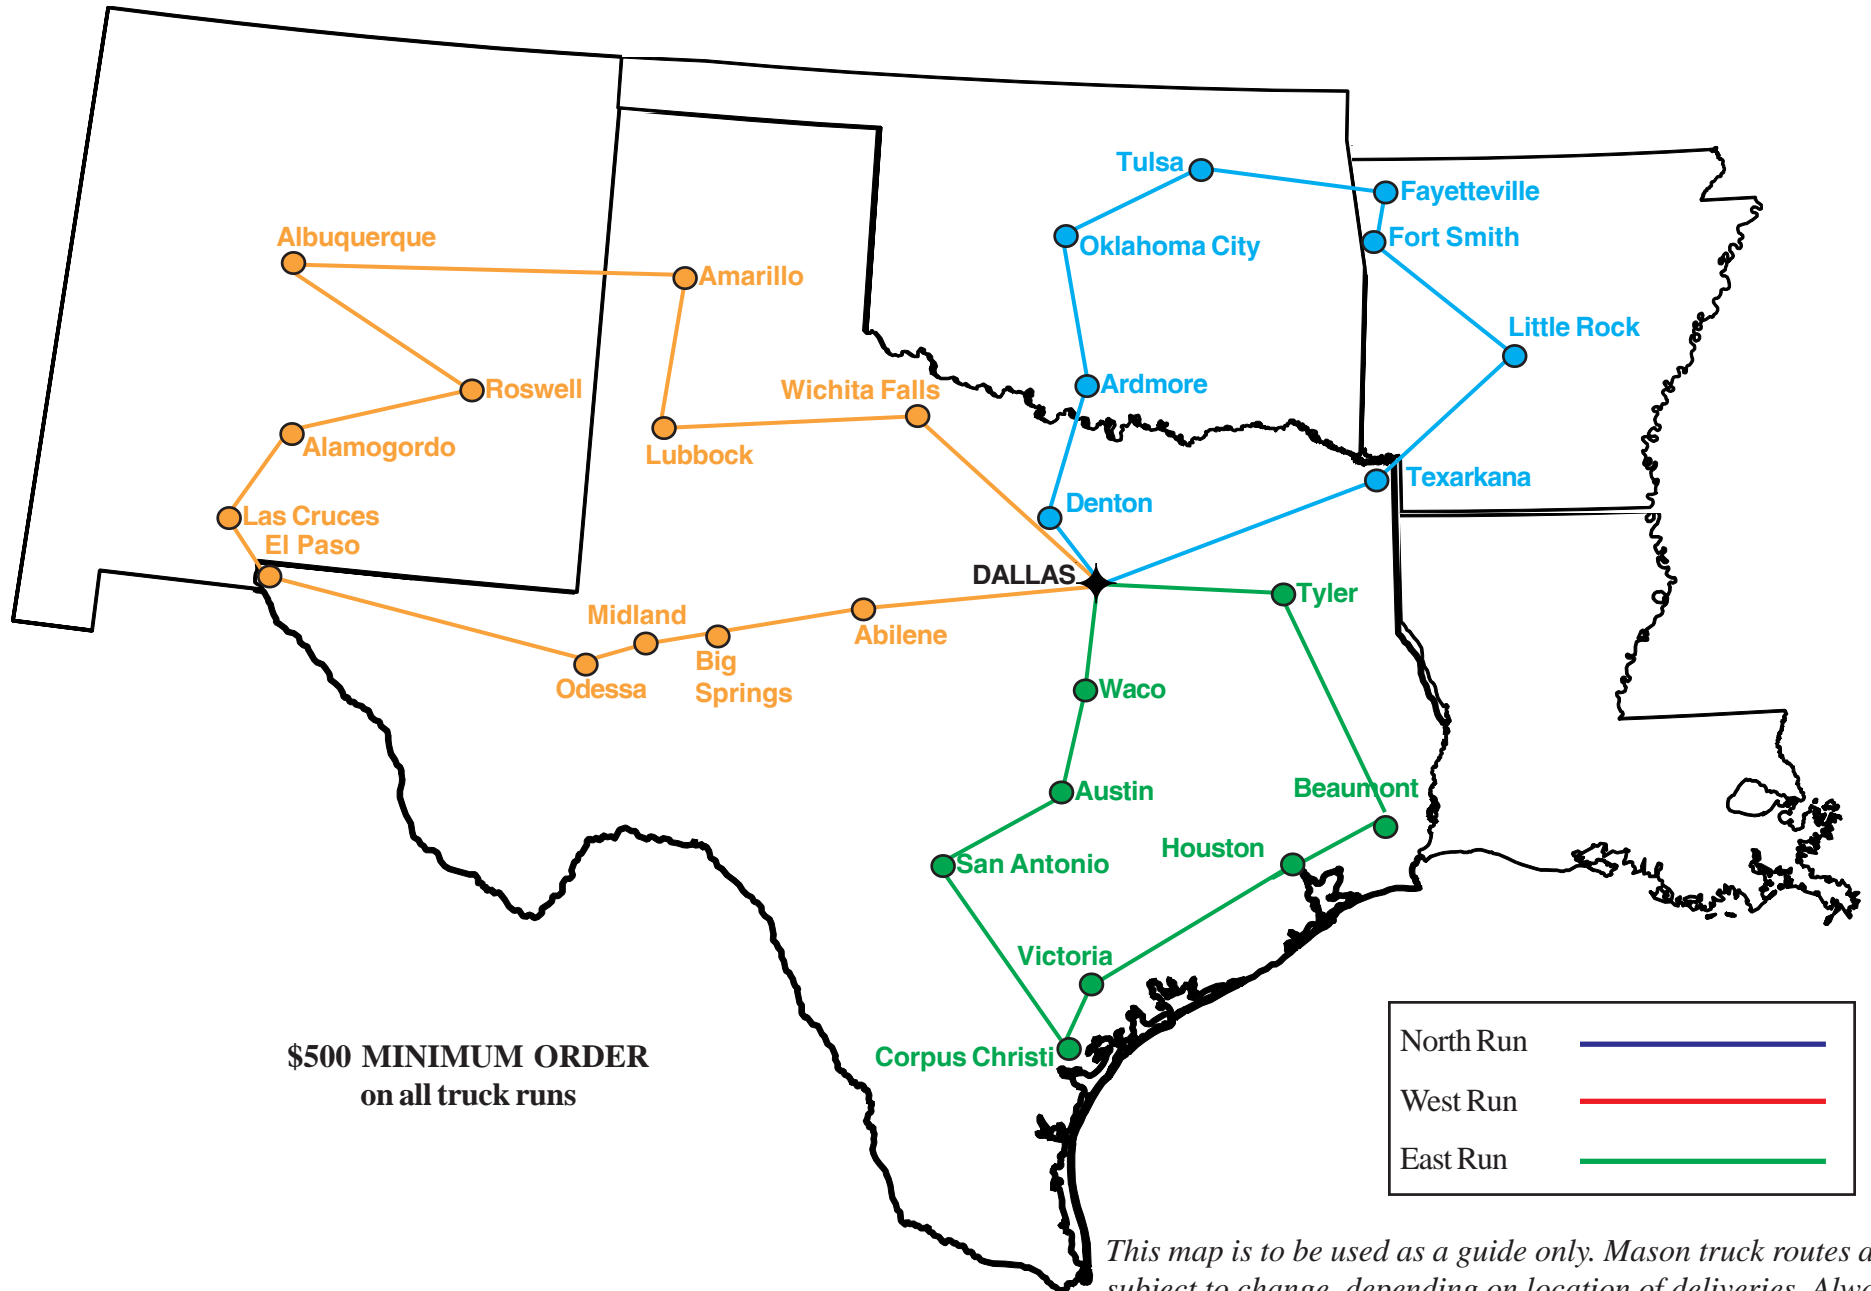

MASON-DALLAS TRUCK ROUTE

Toll Free: (800) 756-2766 • Local: (972) 247-7646

**\$500 MINIMUM ORDER
on all truck runs**

North Run	
West Run	
East Run	

This map is to be used as a guide only. Mason truck routes are subject to change, depending on location of deliveries. Always call your Mason warehouse for up-to-date truck run information.