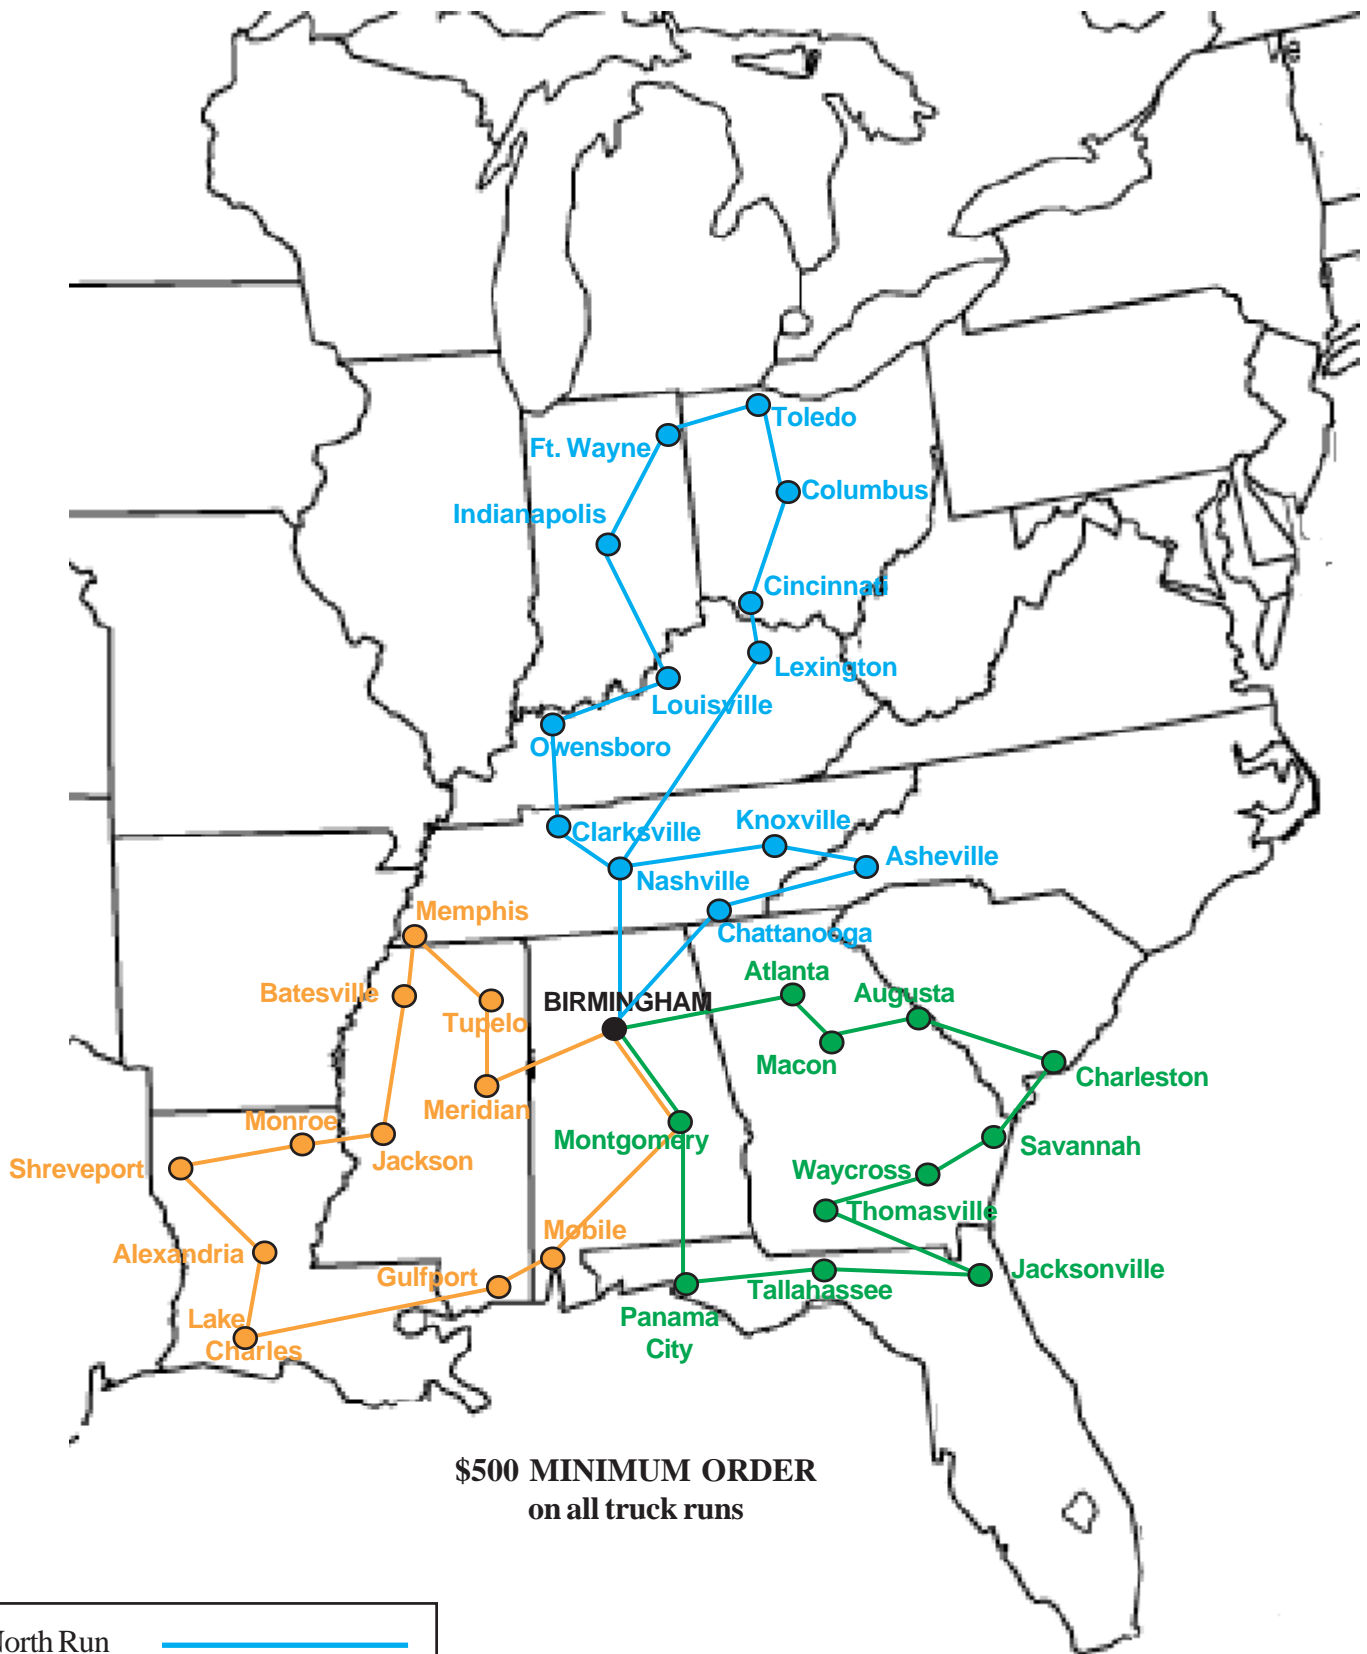

MASON - BIRMINGHAM TRUCK ROUTES

Toll Free: 1 (800) 868-4100 • Local: (205) 945-7379

**\$500 MINIMUM ORDER
on all truck runs**

North Run	
West Run	
East Run	

This map is to be used as a guide only. Mason truck routes are subject to change, depending on location of deliveries. Always call your Mason warehouse for up-to-date truck run information.