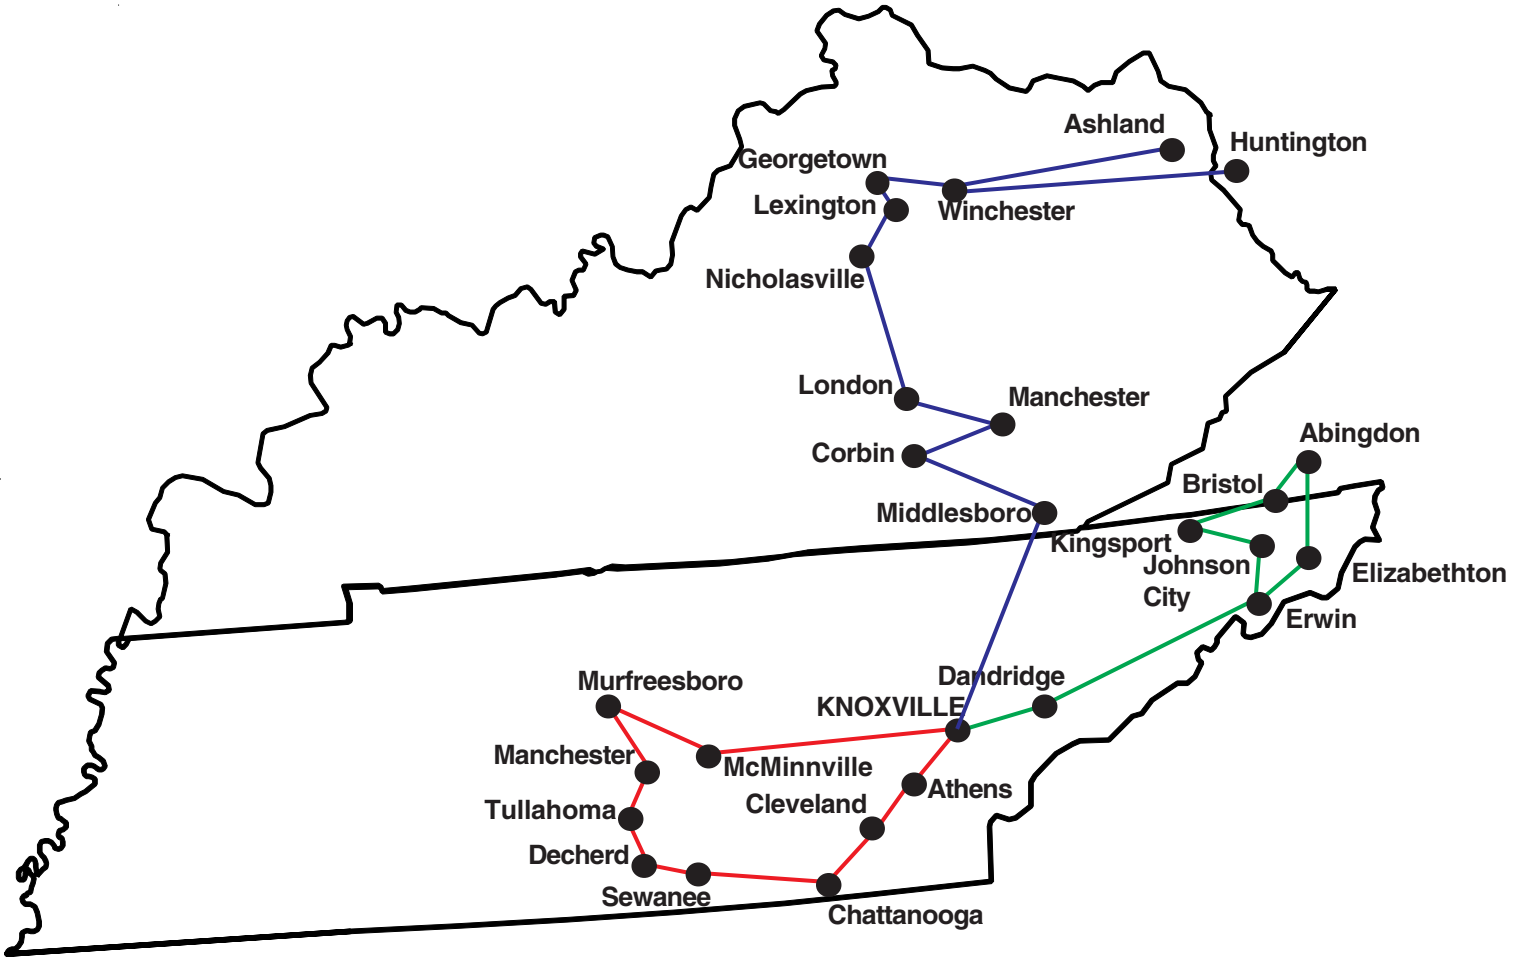

# MASON - KNOXVILLE TRUCK ROUTE

**\$500 MINIMUM ORDER  
on all truck runs**

North Run	
East Run	
South Run	

*This map is to be used as a guide only. Mason truck routes are subject to change, depending on location of deliveries. Always call your Mason warehouse for up-to-date truck run information.*