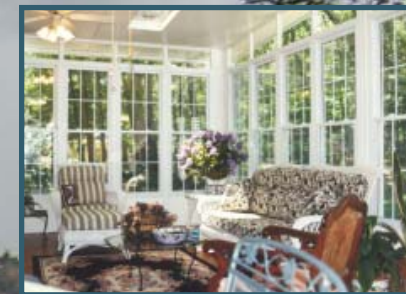

# Create a view with **GLASS ENCLOSURES** from Mason Corporation

**Clearview**  
**Add-A-Room**  
**Naturescape**  
**Panorama**

Glass Enclosure Color Selector:

White

Clay

Ivory

Choose from these door styles:

Cushion-lite

1 3/4" Cabana  
Half  
Single Hung

1 3/4" Cabana  
Full  
Single Hung

**Create space for the family.  
It's the perfect spot to do  
everything from relaxing  
to exercising.**

**Versatile  
Attractive  
Affordable**